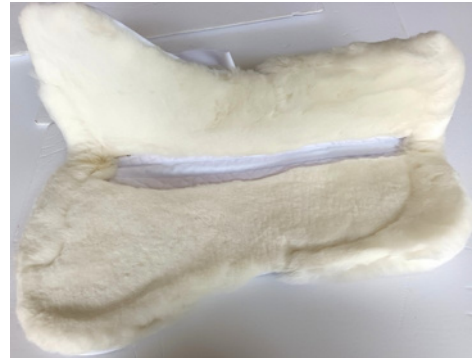

Canadian Saddle and tack

Contact : 1-519-317-9730

Email: s.paul.impex@gmail.com

Genuine Grade 1 Sheepskin Half Pads With 4 Top Pockets With Inserts Included

Sizes: Small (Pony) Medium (Cob) Large (Full) White And Black.

Product # 173015W (White)- 173016BL (Black)

Synthetic Half Pads. Colours – Black-White

Sizes : Small (Pony) Medium (Cob) Large (Full)

Product # 173012W (White) 173014BL (Black)

Canadian Saddle and tack

Contact : 1-519-317-9730

Email: s.paul.impex@gmail.com

Sheepskin Half Pad With silicon Drop On Neoprene. Two Sets Of Shims (Inserts)
(Memory Foam And Perforated Neoprene) Full Sheep Skin Lining
Sizes : Medium (Cob) Large (Full)